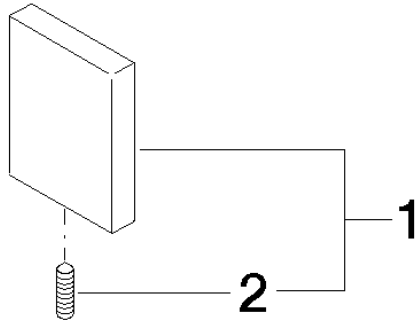

Cover - Chrome

11 001 980

Cover - Chrome

11 001 980

Cover - Chrome

11 001 980

mm [inches]

Cover - Chrome

11 001 980

Spare parts list

No.	Item Number	Name	Quantity used	Delivery time
2	04 31 11 113 00 90	pin	1	2